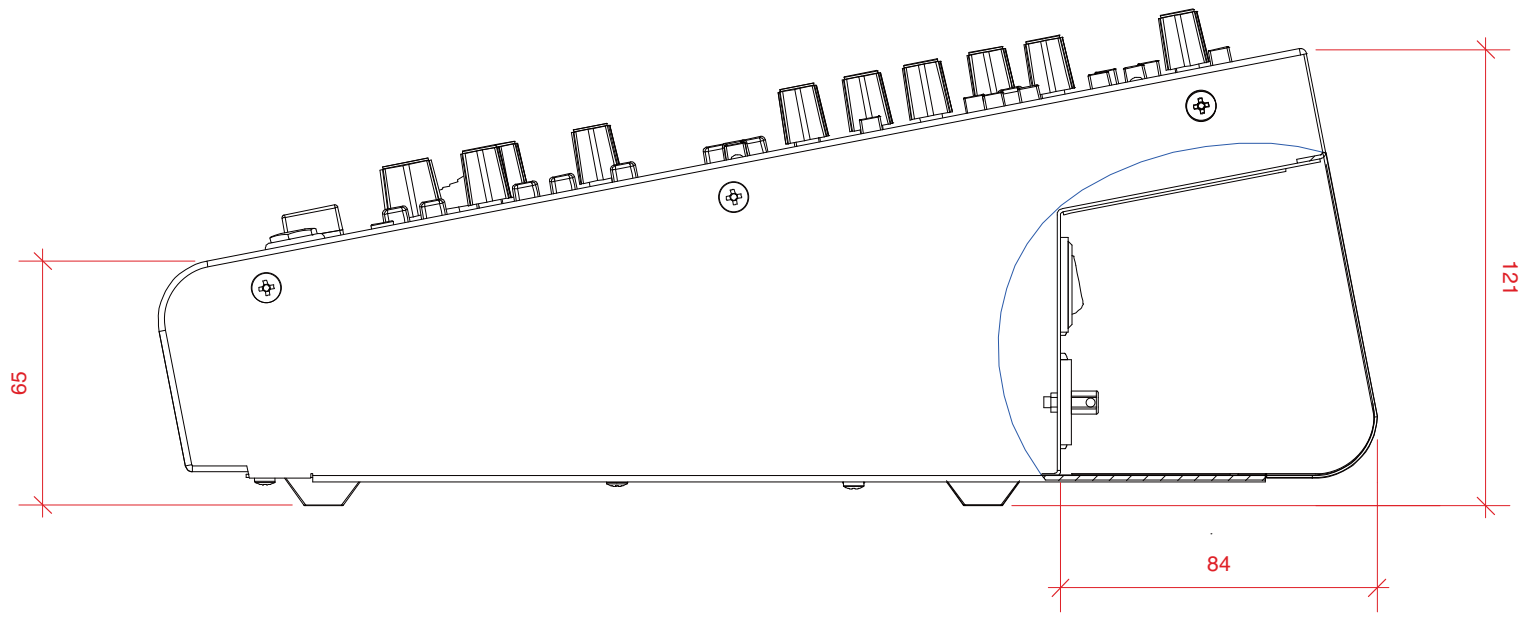

X-Desk dimensions

CONNECTOR PANEL LOCATION

X-Desk dimensions

X-DESK / X-PANDA

Solid State Logic
S O U N D | | V I S I O N