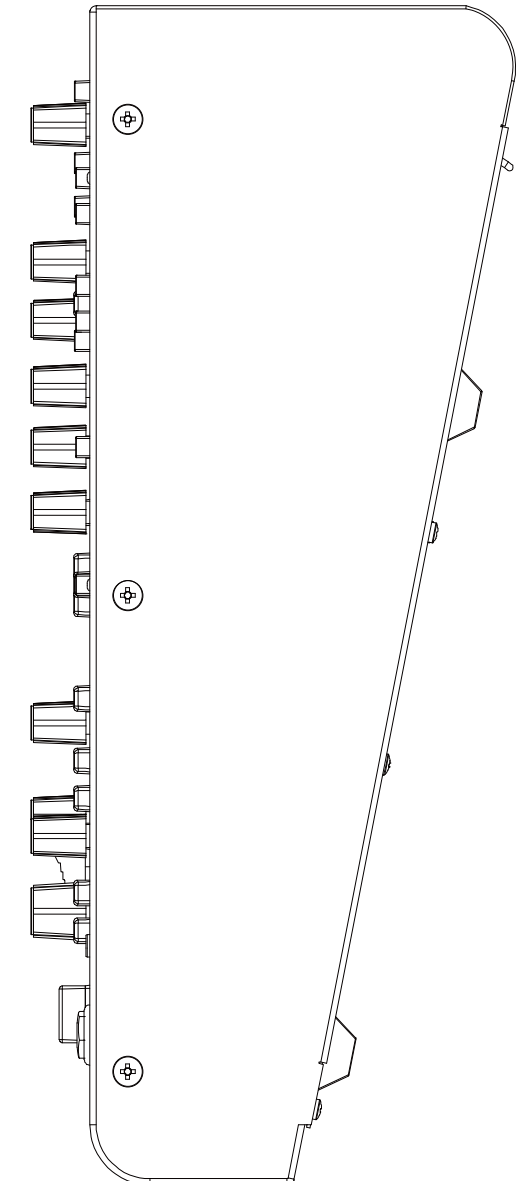

X-Desk dimensions

CONNECTOR PANEL LOCATION

X-Desk dimensions

X-DESK / X-PANDA

Solid State Logic
S O U N D | | V I S I O N