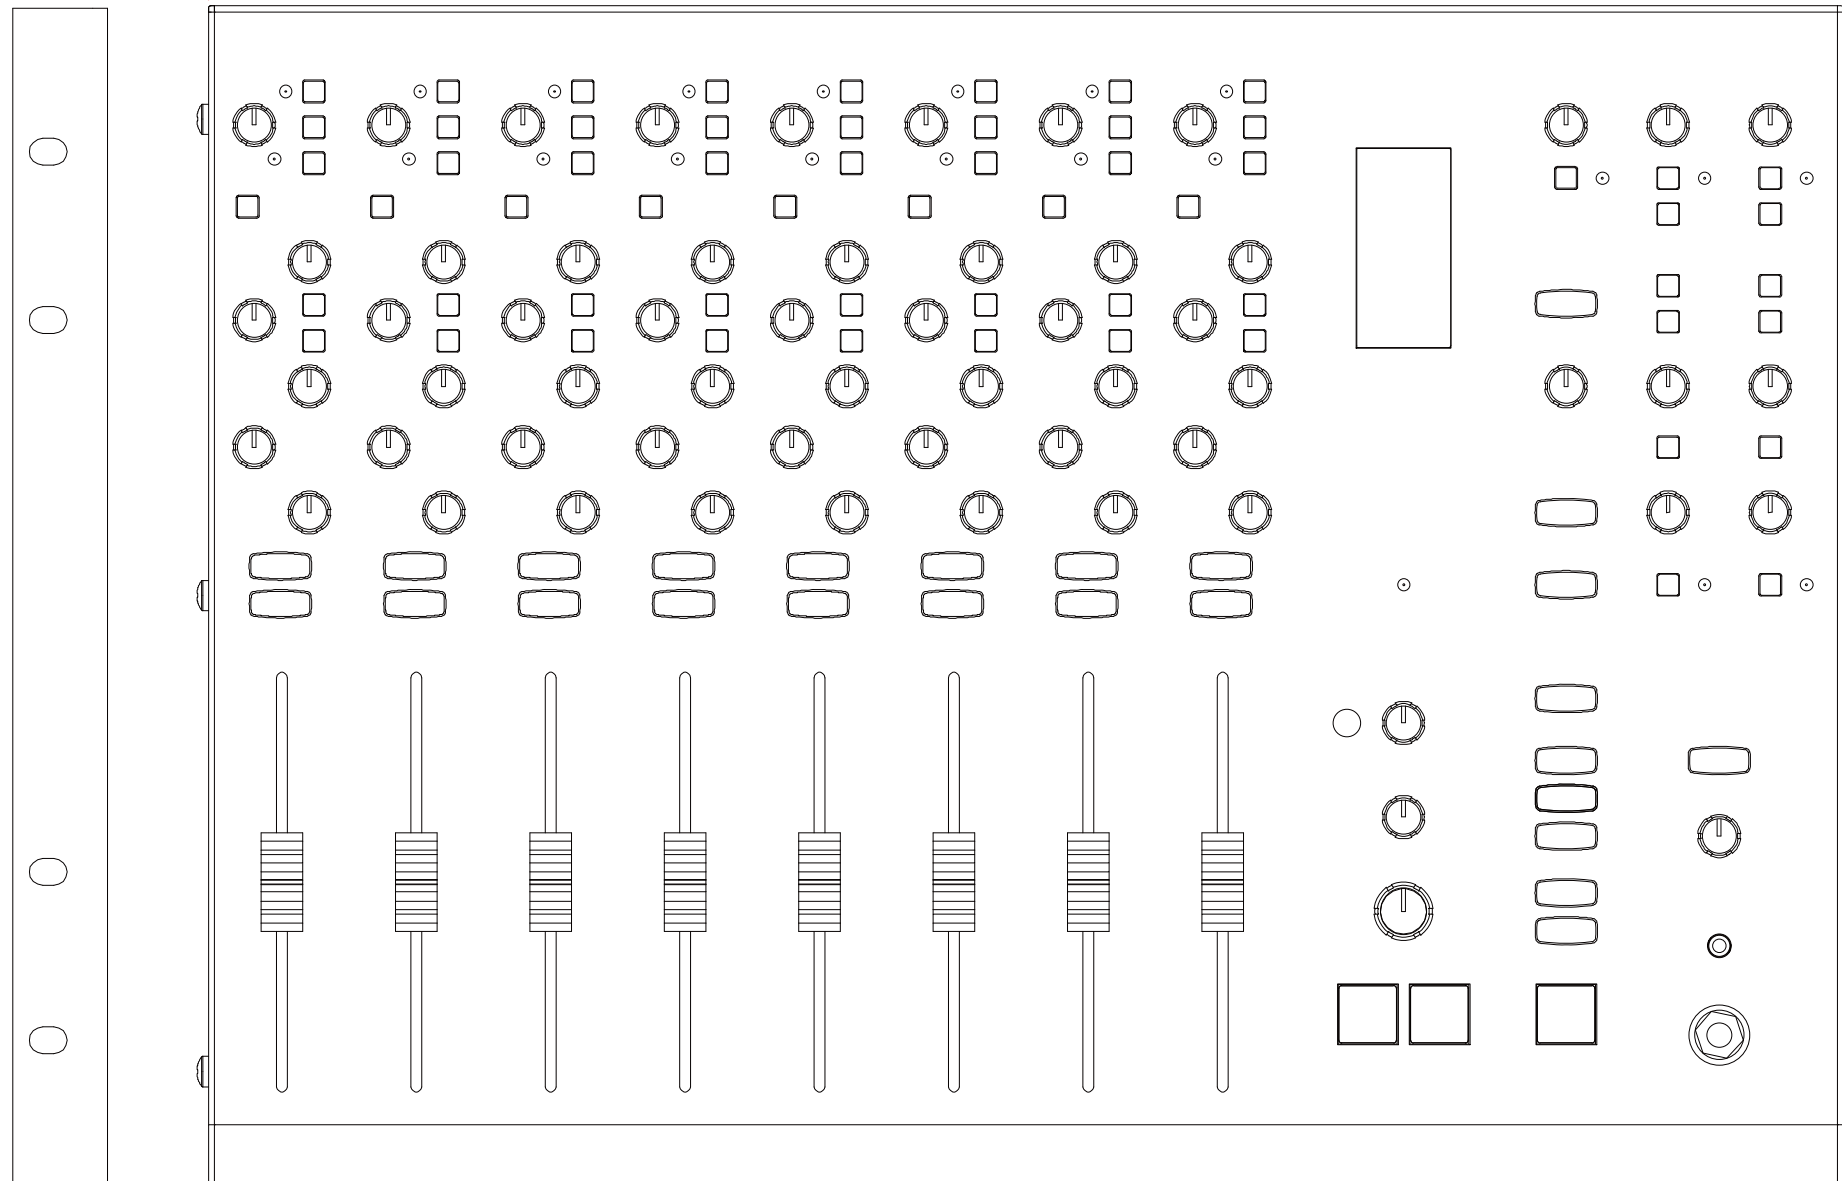

X-Desk dimensions

CONNECTOR PANEL LOCATION

X-Desk dimensions

X-DESK / X-PANDA

Solid State Logic
S O U N D | | V I S I O N